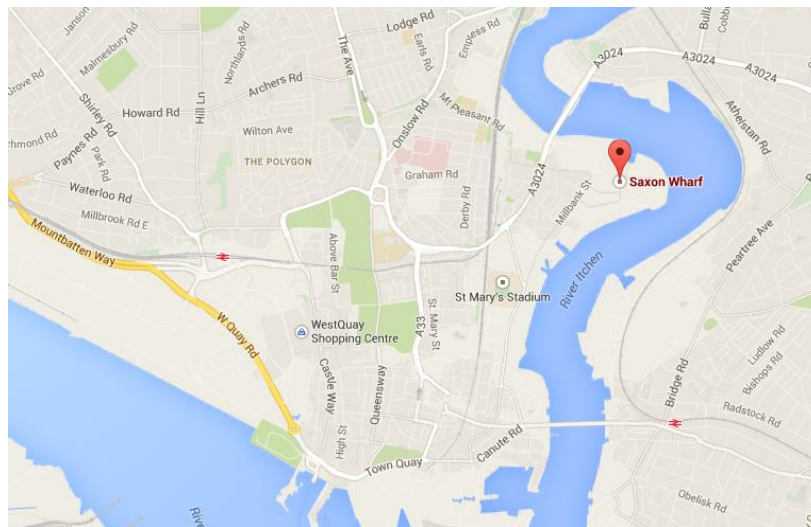

Unit 11 - Saxon Wharf Marina - Lower York Street - Southampton

The postcode for your Sat Nav is **SO14 5QF**.

Saxon Wharf marina is only 1 mile from the centre of Southampton, with a large amount of free parking available especially at weekends and also a very reasonably priced pay and display car park on site.